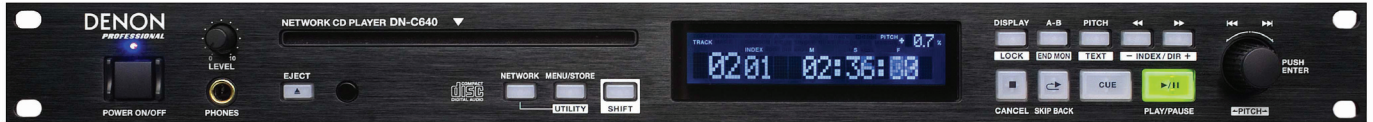

DN-C640

Network CD Player

DENON
PROFESSIONAL

Product Overview:

Introducing the Denon DN-C640, a fully specified Network Audio/CD player for use in all broadcast, installation and professional audio environments. The DN-C640 is a 1U rack-mount unit featuring a slot-load CD/DVD drive, able to read CDA, MP3, WMA, MP2 and PCM .wav files from CD or DVD media. It is also equipped with an inbuilt LAN port offering complete access to network audio files and remote control via a web based GUI.

With balanced, unbalanced, SP-DIF and AES outputs, an RS 232 port, an IR receiver and a parallel remote port, the DN-C640 fits into any and all pro audio environments requiring the playing of CD and the versatility of network audio selection, locally or remotely. Additionally the use of DVD media and compressed audio files can result in days of playback accommodating the most demanding of users.

The product is completed with a high visibility, fully featured fluorescent display and large backlit transport controls.

Key Features:

- Supports CD-DA (.cda), WAVE (.wav), MPEG-1/2 Layer III (.mp3), MPEG-1 Layer II (.mpg), Windows Media Audio (.wma)
- Slot in CD/DVD drive
- +/- 12% Pitch Control
- Quick Replay Feature
- End Monitor and User-selectable Finish Mode Features
- Cue to Music (with dedicated button)
- Program Play
- Balanced Audio Output
- Reads CD-R/RW, DVD-R/RW, and DVD+R/RW discs
- 1U/HE Rackmount Size