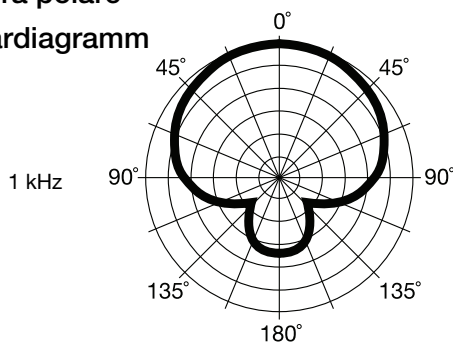

Polar Pattern

Patrón polar

Diagramme polaire

Figura polare

Polardiagramm