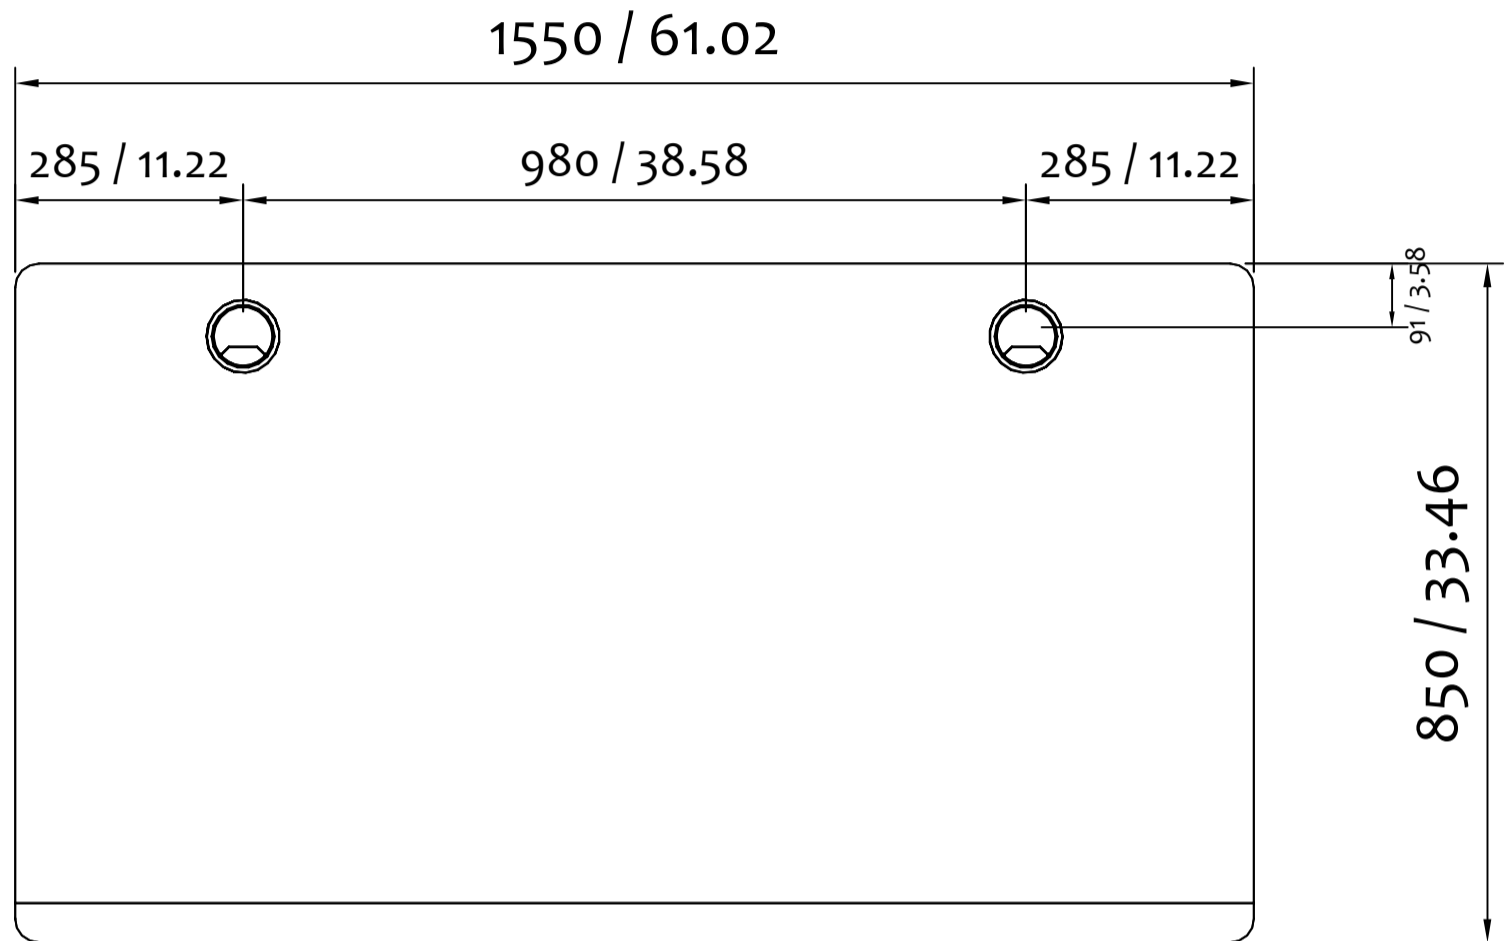

Technical Plan (in mm/inch)

TOP VIEW

SIDE VIEW

KEYBOARD TRAY