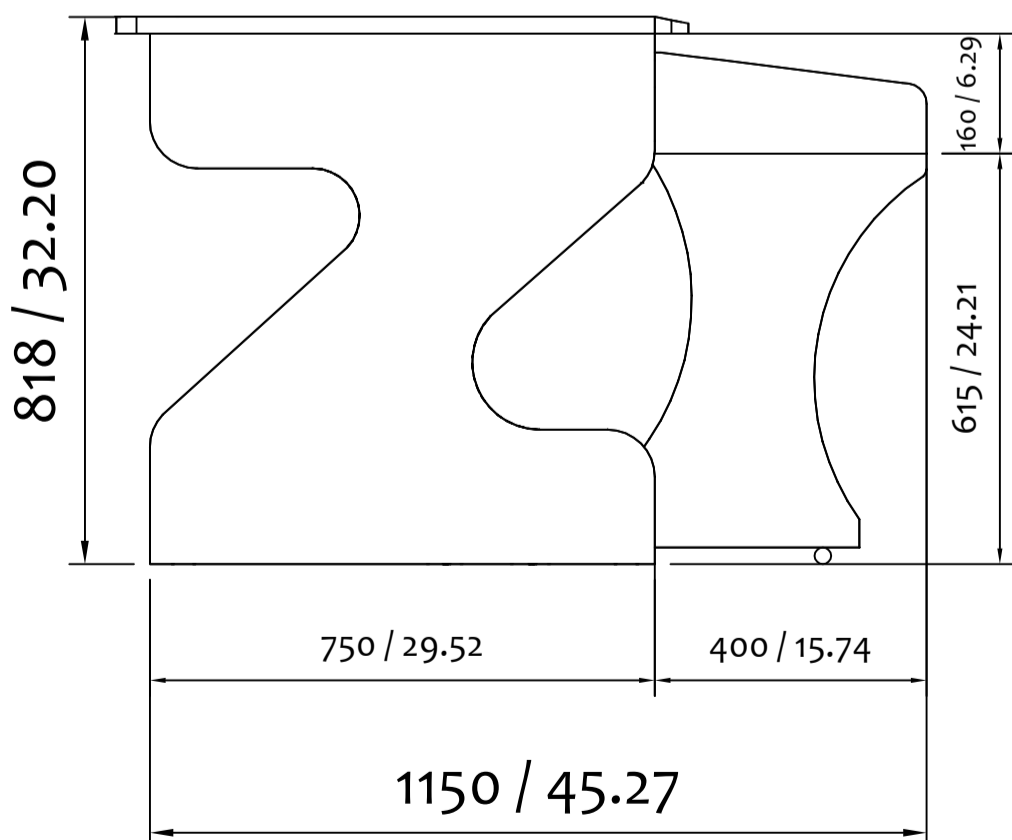

Technical Plan (in mm/inch)

TOP VIEW

SIDE VIEW

KEYBOARD TRAY