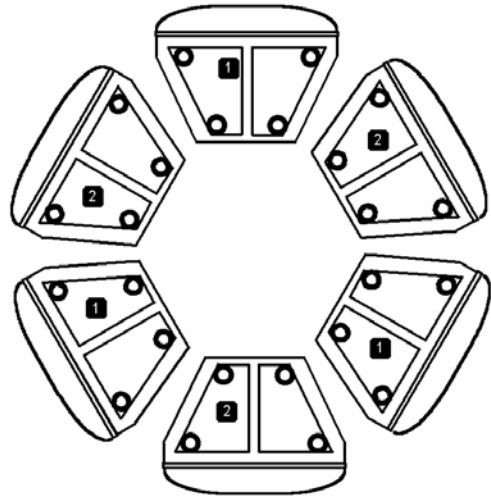

Mono Cluster Single-Amp-Drive

Speech & Music

Cabinets	6 Sx300	Horizontal Coverage	360°
Amplifiers	1 CPS2	Typical Distance	20m to 25m
Controllers	no	Total Amp Power	1.600W
Cabeling	2 NL4 long	Options	For vertical aiming cluster could be separated: 2 x 3 Sx300 or 3x 2 Sx300
Accessories	6 Mb200, 5 Mb300	Comments	

2-Way Stereo Small Bands, Entertainer, Wider Coverage

Cabinets	4 x Sx300, 2 x Sb121	Horizontal Coverage	2 x 120°
Amplifiers	1 x PowerMate 1000 or 1600, 1 x Q66	Typical Distance	15m to 20m
Controllers	1 x Ac-One	Total Amp Power	2 x 950W = 1.900W
Cabeling	4 x NL4 long, 2 x NL4 short, 2 x XLR male to Stereo Jack	Options	a second Sb121 per side could be added for higher LF output
Accessories	4 x 100-BK	Comments	Lo-Cut 50Hz, X-Over 85-90Hz, Sb121 Mono Out

Mono Cluster + Sub Music & Speech

Cabinets	3 x Sx300, 1 x Eli kW	Horizontal Coverage	150° to 180°
Amplifiers	1 x Q66	Typical Distance	15m to 20m
Controllers	1 x Ac-One	Total Amp Power	600W + 800W= 1.400W
Cabeling	2 x NL4 long, 2 NL4 short	Options	Sx300-Cluster could be added (+Q66) Eli kW could be replace by MTL1 or Rx218S
Accessories	3x Mb200, 2 x Mb300	Comments	Lo-Cut 50Hz, X-Over 85-90Hz, Sb121 Mono Out