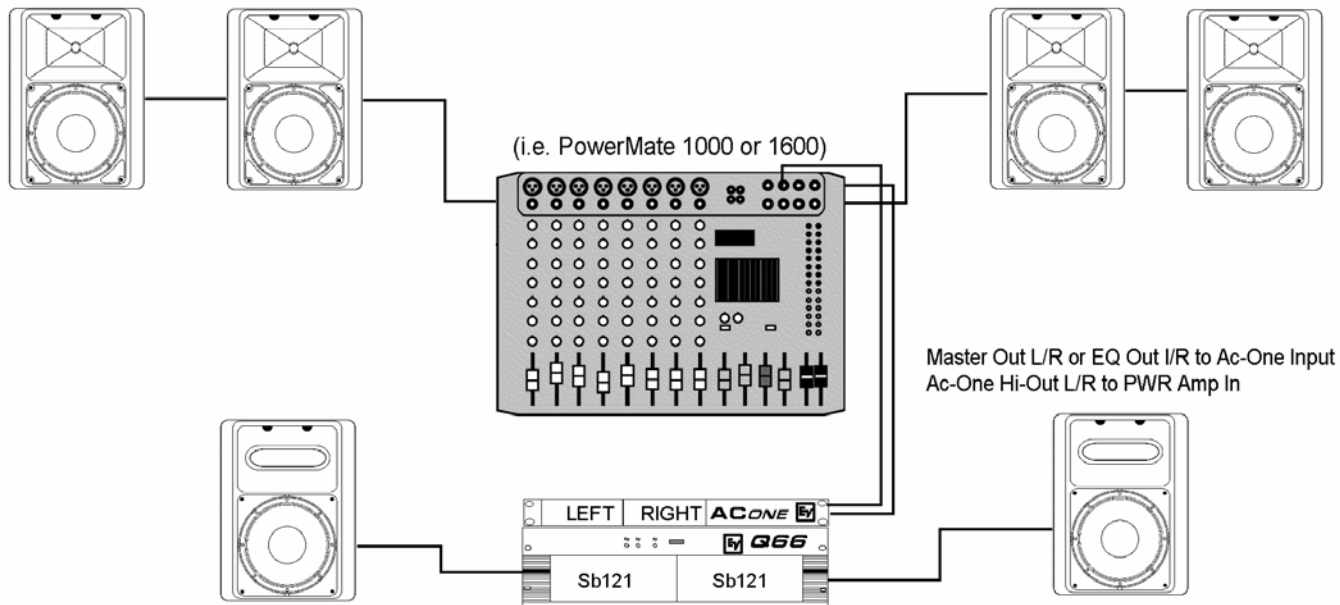

Mono Cluster Single-Amp-Drive

Speech & Music

Cabinets	6 Sx300	Horizontal Coverage	360°
Amplifiers	1 CPS2	Typical Distance	20m to 25m
Controllers	no	Total Amp Power	1.600W
Cabeling	2 NL4 long	Options	For vertical aiming cluster could be separated: 2 x 3 Sx300 or 3x 2 Sx300
Accessories	6 Mb200, 5 Mb300	Comments	

2-Way Stereo Small Bands, Entertainer, Wider Coverage

Cabinets	4 x Sx300, 2 x Sb121	Horizontal Coverage	2 x 120°
Amplifiers	1 x PowerMate 1000 or 1600, 1 x Q66	Typical Distance	15m to 20m
Controllers	1 x Ac-One	Total Amp Power	2 x 950W = 1.900W
Cabeling	4 x NL4 long, 2 x NL4 short, 2 x XLR male to Stereo Jack	Options	a second Sb121 per side could be added for higher LF output
Accessories	4 x 100-BK	Comments	Lo-Cut 50Hz, X-Over 85-90Hz, Sb121 Mono Out

Mono Cluster + Sub Music & Speech

Cabinets	3 x Sx300, 1 x Eli kW	Horizontal Coverage	150° to 180°
Amplifiers	1 x Q66	Typical Distance	15m to 20m
Controllers	1 x Ac-One	Total Amp Power	600W + 800W= 1.400W
Cabeling	2 x NL4 long, 2 NL4 short	Options	Sx300-Cluster could be added (+Q66) Eli kW could be replace by MTL1 or Rx218S
Accessories	3x Mb200, 2 x Mb300	Comments	Lo-Cut 50Hz, X-Over 85-90Hz, Sb121 Mono Out