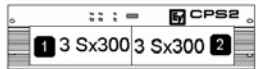

Mono Cluster Single-Amp-Drive

Speech & Music

Cabinets	6 Sx300	Horizontal Coverage	360°
Amplifiers	1 CPS2	Typical Distance	20m to 25m
Controllers	no	Total Amp Power	1.600W
Cabeling	2 NL4 long	Options	For vertical aiming cluster could be separated: 2 x 3 Sx300 or 3x 2 Sx300
Accessories	6 Mb200, 5 Mb300	Comments	

2-Way Stereo Small Bands, Entertainer, Wider Coverage

Cabinets	4 x Sx300, 2 x Sb121	Horizontal Coverage	2 x 120°
Amplifiers	1 x PowerMate 1000 or 1600, 1 x Q66	Typical Distance	15m to 20m
Controllers	1 x Ac-One	Total Amp Power	2 x 950W = 1.900W
Cabeling	4 x NL4 long, 2 x NL4 short, 2 x XLR male to Stereo Jack	Options	a second Sb121 per side could be added for higher LF output
Accessories	4 x 100-BK	Comments	Lo-Cut 50Hz, X-Over 85-90Hz, Sb121 Mono Out

Mono Cluster + Sub Music & Speech

Cabinets	3 x Sx300, 1 x Eli kW	Horizontal Coverage	150° to 180°
Amplifiers	1 x Q66	Typical Distance	15m to 20m
Controllers	1 x Ac-One	Total Amp Power	600W + 800W= 1.400W
Cabeling	2 x NL4 long, 2 NL4 short	Options	Sx300-Cluster could be added (+Q66) Eli kW could be replace by MTL1 or Rx218S
Accessories	3x Mb200, 2 x Mb300	Comments	Lo-Cut 50Hz, X-Over 85-90Hz, Sb121 Mono Out