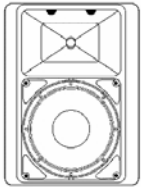

Mono Cluster Single-Amp-Drive

Speech & Music

Cabinets	6 Sx300	Horizontal Coverage	360°
Amplifiers	1 CPS2	Typical Distance	20m to 25m
Controllers	no	Total Amp Power	1.600W
Cabeling	2 NL4 long	Options	For vertical aiming cluster could be separated: 2 x 3 Sx300 or 3x 2 Sx300
Accessories	6 Mb200, 5 Mb300	Comments	

2-Way Stereo Small Bands, Entertainer, Wider Coverage

Cabinets	4 x Sx300, 2 x Sb121	Horizontal Coverage	2 x 120°
Amplifiers	1 x PowerMate 1000 or 1600, 1 x Q66	Typical Distance	15m to 20m
Controllers	1 x Ac-One	Total Amp Power	2 x 950W = 1.900W
Cabeling	4 x NL4 long, 2 x NL4 short, 2 x XLR male to Stereo Jack	Options	a second Sb121 per side could be added for higher LF output
Accessories	4 x 100-BK	Comments	Lo-Cut 50Hz, X-Over 85-90Hz, Sb121 Mono Out

Mono Cluster + Sub Music & Speech

Cabinets	3 x Sx300, 1 x Eli kW	Horizontal Coverage	150° to 180°
Amplifiers	1 x Q66	Typical Distance	15m to 20m
Controllers	1 x Ac-One	Total Amp Power	600W + 800W= 1.400W
Cabeling	2 x NL4 long, 2 NL4 short	Options	Sx300-Cluster could be added (+Q66) Eli kW could be replace by MTL1 or Rx218S
Accessories	3x Mb200, 2 x Mb300	Comments	Lo-Cut 50Hz, X-Over 85-90Hz, Sb121 Mono Out