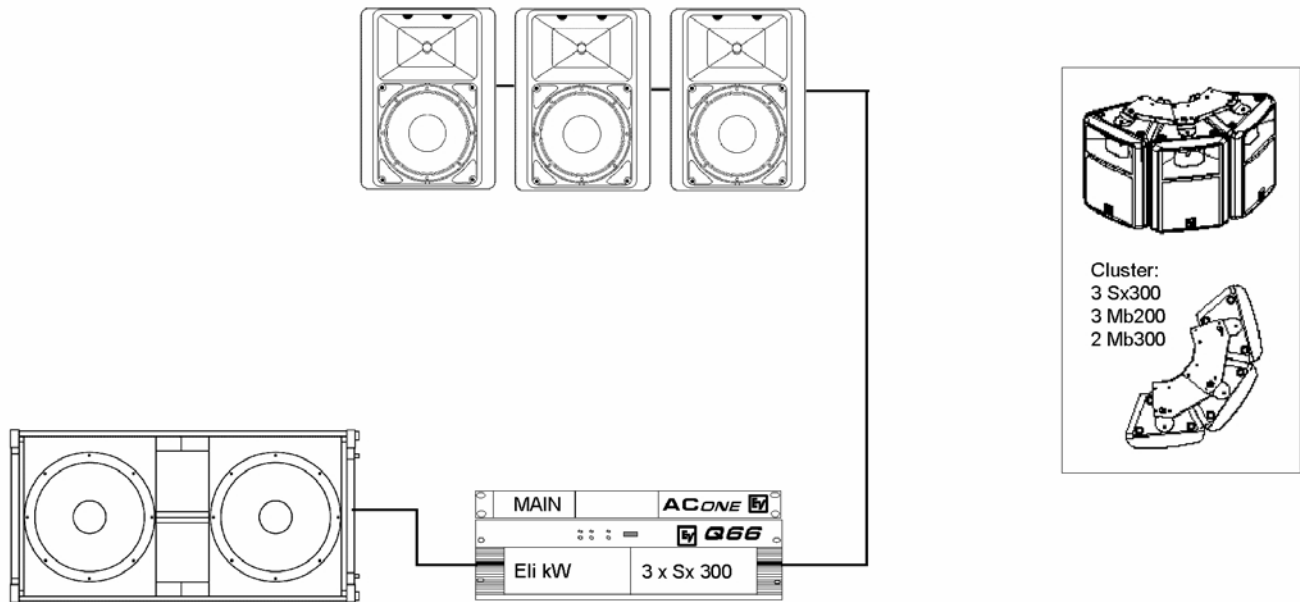

Mono Cluster Single-Amp-Drive

Speech & Music

Cabinets	6 Sx300	Horizontal Coverage	360°
Amplifiers	1 CPS2	Typical Distance	20m to 25m
Controllers	no	Total Amp Power	1.600W
Cabeling	2 NL4 long	Options	For vertical aiming cluster could be separated: 2 x 3 Sx300 or 3x 2 Sx300
Accessories	6 Mb200, 5 Mb300	Comments	

2-Way Stereo Small Bands, Entertainer, Wider Coverage

Cabinets	4 x Sx300, 2 x Sb121	Horizontal Coverage	2 x 120°
Amplifiers	1 x PowerMate 1000 or 1600, 1 x Q66	Typical Distance	15m to 20m
Controllers	1 x Ac-One	Total Amp Power	2 x 950W = 1.900W
Cabeling	4 x NL4 long, 2 x NL4 short, 2 x XLR male to Stereo Jack	Options	a second Sb121 per side could be added for higher LF output
Accessories	4 x 100-BK	Comments	Lo-Cut 50Hz, X-Over 85-90Hz, Sb121 Mono Out

Mono Cluster + Sub Music & Speech

Cabinets	3 x Sx300, 1 x Eli kW	Horizontal Coverage	150° to 180°
Amplifiers	1 x Q66	Typical Distance	15m to 20m
Controllers	1 x Ac-One	Total Amp Power	600W + 800W= 1.400W
Cabeling	2 x NL4 long, 2 NL4 short	Options	Sx300-Cluster could be added (+Q66) Eli kW could be replace by MTL1 or Rx218S
Accessories	3x Mb200, 2 x Mb300	Comments	Lo-Cut 50Hz, X-Over 85-90Hz, Sb121 Mono Out