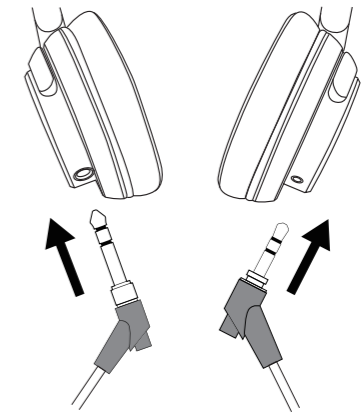

Double audio jacks