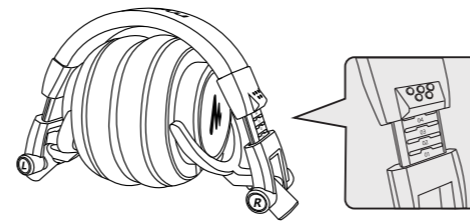

Adjustable and foldable headband

Users can easily adjust the length of the headband and make it a customized size for themselves. It can be adjusted horizontally 90 degrees and vertically 180 degrees. Besides, its headband could be folded to a smaller size thus portable for outing.