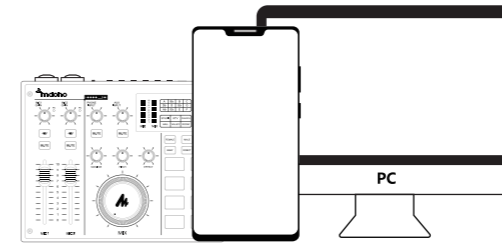

Compatible with a variety of Devices

6.35/3.5mm audio ports enable it to work with various devices for audio monitoring, such as sound card, mixer, smartphone and computer.