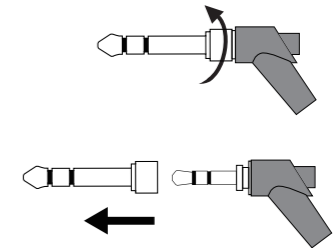

Double audio plugs